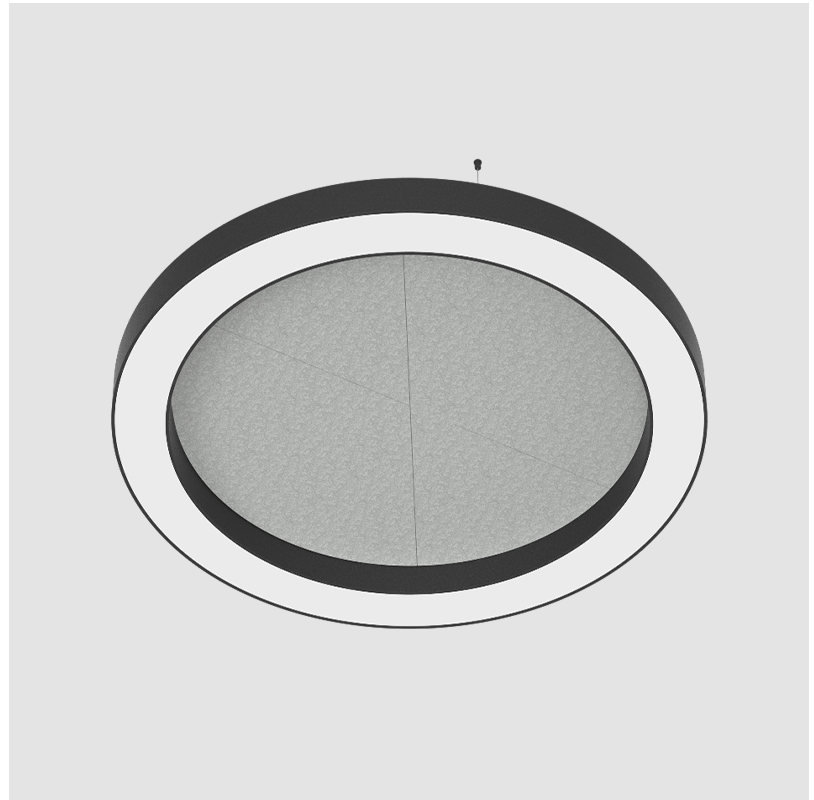

GENERAL

Series: Glorious Acoustic
Brand: Prolicht
Division: Architectural
Mounting Type: Suspension
Mounting Location: Ceiling
Subcategory: Acoustic

PHYSICAL

Shape: Round
Diameter (mm): 950
Diameter (in): 37 ³/₈
Width (mm): 120
Width (in): 4 ³/₄
Light Distribution: Direct
Diffuser: PMMA - Opal / Micro-Prism
Fixture Finish: SSR / BKV / CWI / CRY / HAB / UFT / ITA / RUA / FTG / MYG / LOD / PUS / FRO / FUP / KIA / POP / BLS / SPG / MEY / GOH / GUM / CHC / COM / ABZ / JAG / OBR / MOS / ROR
Accent Finish: ANC / ASH / BNA / BTC / BZE / CEL / EGG / EVG / FOG / FOS / FST / FUA / IRI / IRO / KHA / LIC / LIM / MER / MSN / MUS / ONX / PEA / PLU / POL / PPY / RAY / ROY / RST / STE / SWD / TAN / TAU
Fixture Material: Aluminum
Cable Details: 2 000mm / 78 3/4" or 6 000mm / 236 1/4" Transparent Cable

ELECTRICAL

Lamp Type: LED (Zhaga Standard)
Input Wattage (W): 44
Total Output Wattage (W): 40
Dimming: Tri-Mode (Non-Dimming and Phase Dimming (120Vac only) and 0-10V Dimming)
Driver Included: Yes
Driver Location: Integrated
Driver Type: Constant Current - Universal
Driver Class: Class 2
Input Voltage (V): 120 - 277

LED

Color Temperature (°K): 2700 / 3000 / 3500 / 4000
Max. Delivered Lumen (lm): 4947 / 5153 / 6051 / 5239
Nominal Lumen (lm): 5475 / 5946 / 6982 / 6045
CRI: >90 CRI
Lamp Life (hrs): 50000

OPTICAL

RATINGS AND CERTIFICATIONS

Certified By: CSA Certified to UL and CSA Standards
IP rating: IP20