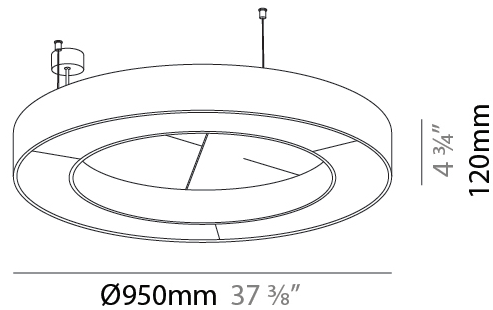

GENERAL

Series: Glorious Acoustic
Brand: Prolicht
Division: Architectural
Mounting Type: Suspension
Mounting Location: Ceiling
Subcategory: Acoustic

PHYSICAL

Shape: Round
Diameter (mm): 950
Diameter (in): 37 ³/₈
Width (mm): 120
Width (in): 4 ³/₄
Light Distribution: Direct
Diffuser: PMMA - Opal / Micro-Prism
Fixture Finish: SSR / BKV / CWI / CRY / HAB / UFT / ITA / RUA / FTG / MYG / LOD / PUS / FRO / FUP / KIA / POP / BLS / SPG / MEY / GOH / GUM / CHC / COM / ABZ / JAG / OBR / MOS / ROR
Accent Finish: ANC / ASH / BNA / BTC / BZE / CEL / EGG / EVG / FOG / FOS / FST / FUA / IRI / IRO / KHA / LIC / LIM / MER / MSN / MUS / ONX / PEA / PLU / POL / PPY / RAY / ROY / RST / STE / SWD / TAN / TAU
Fixture Material: Aluminum
Cable Details: 2 000mm / 78 3/4" or 6 000mm / 236 1/4" Transparent Cable

ELECTRICAL

Lamp Type: LED (Zhaga Standard)
Input Wattage (W): 44
Total Output Wattage (W): 40
Dimming: Tri-Mode (Non-Dimming and Phase Dimming (120Vac only) and 0-10V Dimming)
Driver Included: Yes
Driver Location: Integrated
Driver Type: Constant Current - Universal
Driver Class: Class 2
Input Voltage (V): 120 - 277

LED

Color Temperature (°K): 2700 / 3000 / 3500 / 4000
Max. Delivered Lumen (lm): 4947 / 5153 / 6051 / 5239
Nominal Lumen (lm): 5475 / 5946 / 6982 / 6045
CRI: >90 CRI
Lamp Life (hrs): 50000

OPTICAL

RATINGS AND CERTIFICATIONS

Certified By: CSA Certified to UL and CSA Standards
IP rating: IP20