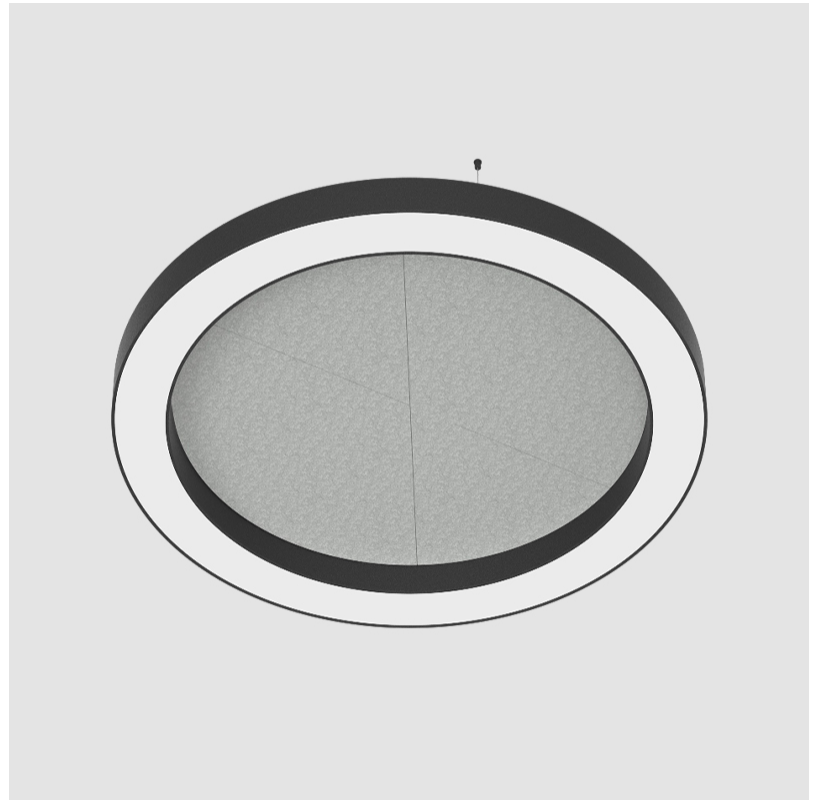

GENERAL

Series: Glorious Acoustic
Brand: Prolicht
Division: Architectural
Mounting Type: Suspension
Mounting Location: Ceiling
Subcategory: Acoustic

PHYSICAL

Shape: Round
Diameter (mm): 950
Diameter (in): 37 ³/₈
Width (mm): 120
Width (in): 4 ³/₄
Light Distribution: Direct
Diffuser: PMMA - Opal / Micro-Prism
Fixture Finish: SSR / BKV / CWI / CRY / HAB / UFT / ITA / RUA / FTG / MYG / LOD / PUS / FRO / FUP / KIA / POP / BLS / SPG / MEY / GOH / GUM / CHC / COM / ABZ / JAG / OBR / MOS / ROR
Accent Finish: ANC / ASH / BNA / BTC / BZE / CEL / EGG / EVG / FOG / FOS / FST / FUA / IRI / IRO / KHA / LIC / LIM / MER / MSN / MUS / ONX / PEA / PLU / POL / PPY / RAY / ROY / RST / STE / SWD / TAN / TAU
Fixture Material: Aluminum
Cable Details: 2 000mm / 78 3/4" or 6 000mm / 236 1/4" Transparent Cable

ELECTRICAL

Lamp Type: LED (Zhaga Standard)
Input Wattage (W): 64
Total Output Wattage (W): 58.2
Dimming: Tri-Mode (Non-Dimming and Phase Dimming (120Vac only) and 0-10V Dimming)
Driver Included: Yes
Driver Location: Integrated
Driver Type: Constant Current - Universal
Driver Class: Class 2
Input Voltage (V): 120 - 277

LED

Color Temperature (°K): 2700 / 3000 / 3500 / 4000
Max. Delivered Lumen (lm): Max 7331
Nominal Lumen (lm): Max 9535
CRI: >90 CRI
Lamp Life (hrs): 50000

OPTICAL

RATINGS AND CERTIFICATIONS

Certified By: CSA Certified to UL and CSA Standards
IP rating: IP20