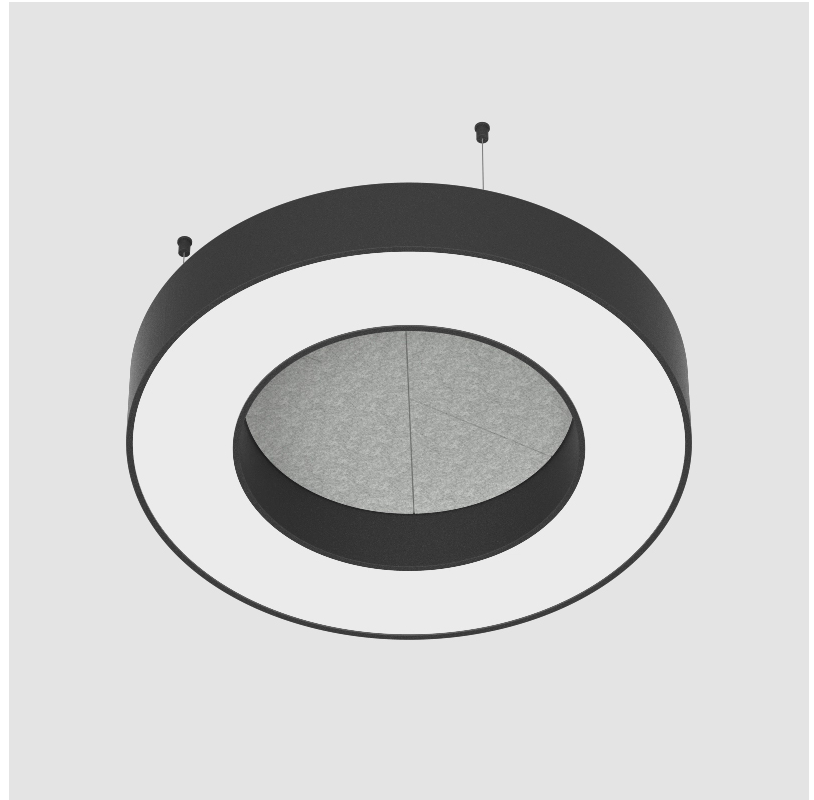

GENERAL

Series: Glorious Acoustic
Brand: Prolicht
Division: Architectural
Mounting Type: Suspension
Mounting Location: Ceiling
Subcategory: Acoustic

PHYSICAL

Shape: Round
Diameter (mm): 750
Diameter (in): 29 1/2
Width (mm): 120
Width (in): 4 3/4
Light Distribution: Direct
Diffuser: PMMA - Opal / Micro-Prism
Fixture Finish: SSR / BKV / CWI / CRY / HAB / UFT / ITA / RUA / FTG / MYG / LOD / PUS / FRO / FUP / KIA / POP / BLS / SPG / MEY / GOH / GUM / CHC / COM / ABZ / JAG / OBR / MOS / ROR
Accent Finish: ANC / ASH / BNA / BTC / BZE / CEL / EGG / EVG / FOG / FOS / FST / FUA / IRI / IRO / KHA / LIC / LIM / MER / MSN / MUS / ONX / PEA / PLU / POL / PPY / RAY / ROY / RST / STE / SWD / TAN / TAU
Fixture Material: Aluminum
Cable Details: 2 000mm / 78 3/4" or 6 000mm / 236 1/4" Transparent Cable

ELECTRICAL

Lamp Type: LED (Zhaga Standard)
Input Wattage (W): 29.4
Total Output Wattage (W): 26.3
Dimming: Tri-Mode (Non-Dimming and Phase Dimming (120Vac only) and 0-10V Dimming)
Driver Included: Yes
Driver Location: Integrated
Driver Type: Constant Current - Universal
Driver Class: Class 2
Input Voltage (V): 120 - 277

LED

Color Temperature (°K): 2700 / 3000 / 3500 / 4000
Max. Delivered Lumen (lm): 2489 / 2577 / 3025 / 2620
Nominal Lumen (lm): 3830 / 3964 / 4655 / 4030
CRI: >90 CRI
Lamp Life (hrs): 50000

OPTICAL

RATINGS AND CERTIFICATIONS

Certified By: CSA Certified to UL and CSA Standards
IP rating: IP20