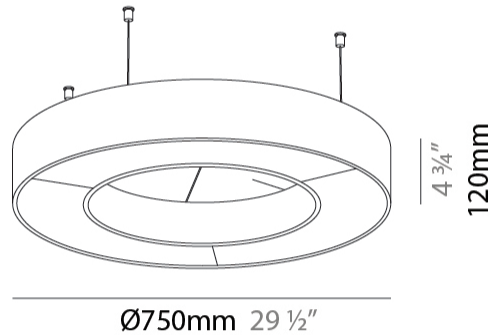

GENERAL

Series: Glorious Acoustic
Brand: Prolicht
Division: Architectural
Mounting Type: Suspension
Mounting Location: Ceiling
Subcategory: Acoustic

PHYSICAL

Shape: Round
Diameter (mm): 750
Diameter (in): 29 1/2
Width (mm): 120
Width (in): 4 3/4
Light Distribution: Direct
Diffuser: PMMA - Opal / Micro-Prism
Fixture Finish: SSR / BKV / CWI / CRY / HAB / UFT / ITA / RUA / FTG / MYG / LOD / PUS / FRO / FUP / KIA / POP / BLS / SPG / MEY / GOH / GUM / CHC / COM / ABZ / JAG / OBR / MOS / ROR
Accent Finish: ANC / ASH / BNA / BTC / BZE / CEL / EGG / EVG / FOG / FOS / FST / FUA / IRI / IRO / KHA / LIC / LIM / MER / MSN / MUS / ONX / PEA / PLU / POL / PPY / RAY / ROY / RST / STE / SWD / TAN / TAU
Fixture Material: Aluminum
Cable Details: 2 000mm / 78 3/4" or 6 000mm / 236 1/4" Transparent Cable

ELECTRICAL

Lamp Type: LED (Zhaga Standard)
Input Wattage (W): 29.4
Total Output Wattage (W): 26.3
Dimming: Tri-Mode (Non-Dimming and Phase Dimming (120Vac only) and 0-10V Dimming)
Driver Included: Yes
Driver Location: Integrated
Driver Type: Constant Current - Universal
Driver Class: Class 2
Input Voltage (V): 120 - 277

LED

Color Temperature (°K): 2700 / 3000 / 3500 / 4000
Max. Delivered Lumen (lm): 2489 / 2577 / 3025 / 2620
Nominal Lumen (lm): 3830 / 3964 / 4655 / 4030
CRI: >90 CRI
Lamp Life (hrs): 50000

OPTICAL

RATINGS AND CERTIFICATIONS

Certified By: CSA Certified to UL and CSA Standards
IP rating: IP20